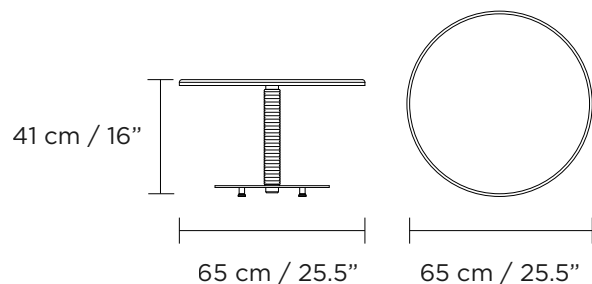

H 106.8cm / 42"
L 51.6cm / 20"
W 50cm / 19.5"
8.5 kg / 18.7 lb

*The finished product may vary from the one on the image, depending on the combinations of materials and colors.

FACTSHEET

Barcelonette Side Table

Color Powder Coating

Indoor and outdoor use

PVC

Indoor and outdoor use

DIMENSIONS

14 kg / 31 lb

*The finished product may vary from the one on the image, depending on the combinations of materials and colors.