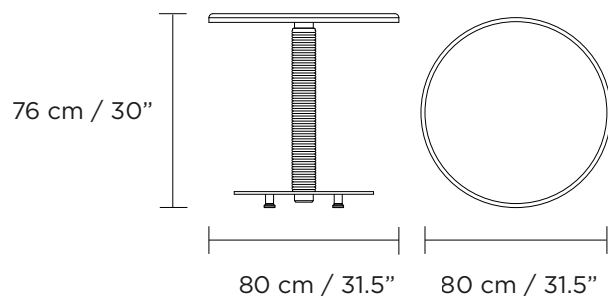

H 106.8cm / 42"
L 51.6cm / 20"
W 50cm / 19.5"
8.5 kg / 18.7 lb

*The finished product may vary from the one on the image, depending on the combinations of materials and colors.

FACTSHEET

Barcelonette Side Table

Color Powder Coating

Indoor and outdoor use

PVC

Indoor and outdoor use

DIMENSIONS

H 75cm / 29.5"
L 80cm / 31.5"
W 80cm / 31.5"
31 kg / 68.3 lb

*The finished product may vary from the one on the image, depending on the combinations of materials and colors.

Color Powder Coating

Indoor and outdoor use

PVC

Indoor and outdoor use

DIMENSIONS

25 kg / 55 lb

*The finished product may vary from the one on the image, depending on the combinations of materials and colors.