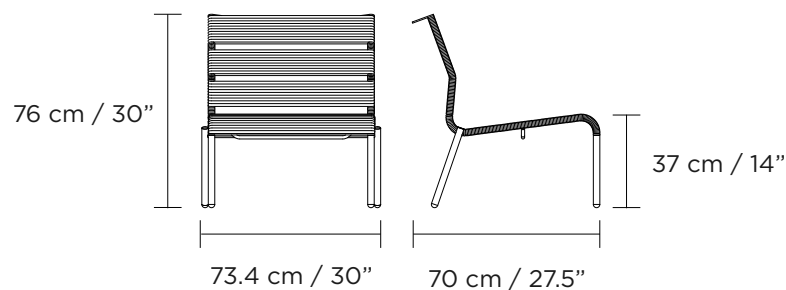

Color Powder Coating

Indoor and outdoor use

PVC

Indoor and outdoor use

DIMENSIONS

H 79cm / 31"
L 53.5cm / 21"
W 47.5cm / 18.5"
6.5 kg / 14.3 lb

*The finished product may vary from the one on the image, depending on the combinations of materials and colors.

Color Powder Coating

Indoor and outdoor use

PVC

Indoor and outdoor use

DIMENSIONS

12.5 kg / 28 lb

*The finished product may vary from the one on the image, depending on the combinations of materials and colors.

Color Powder Coating

Indoor and outdoor use

PVC

Indoor and outdoor use

DIMENSIONS

H 95.8cm / 37.5"
L 52cm / 20.5"
W 50cm / 19.5"
8.1 kg / 17.9 lb

*The finished product may vary from the one on the image, depending on the combinations of materials and colors.

H 106.8cm / 42"
L 51.6cm / 20"
W 50cm / 19.5"
8.5 kg / 18.7 lb

*The finished product may vary from the one on the image, depending on the combinations of materials and colors.

FACTSHEET

Barcelonette Side Table