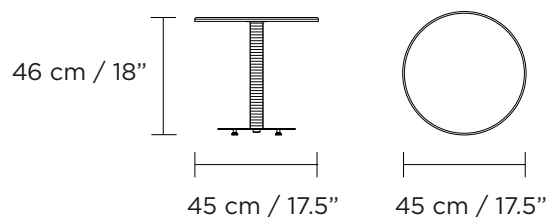

Color Powder Coating

Indoor and outdoor use

PVC

Indoor and outdoor use

DIMENSIONS

H 79cm / 31"
L 53.5cm / 21"
W 47.5cm / 18.5"
6.5 kg / 14.3 lb

*The finished product may vary from the one on the image, depending on the combinations of materials and colors.

Color Powder Coating

Indoor and outdoor use

PVC

Indoor and outdoor use

DIMENSIONS

H 95.8cm / 37.5"
L 52cm / 20.5"
W 50cm / 19.5"
8.1 kg / 17.9 lb

*The finished product may vary from the one on the image, depending on the combinations of materials and colors.

H 106.8cm / 42"
L 51.6cm / 20"
W 50cm / 19.5"
8.5 kg / 18.7 lb

*The finished product may vary from the one on the image, depending on the combinations of materials and colors.

FACTSHEET

Barcelonette Side Table

Color Powder Coating

Indoor and outdoor use

PVC

Indoor and outdoor use

DIMENSIONS

9.5 kg / 20.5 lb

*The finished product may vary from the one on the image, depending on the combinations of materials and colors.