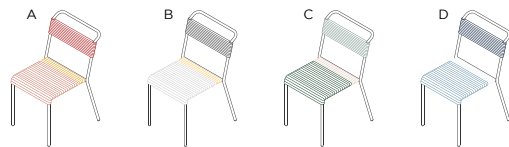

4 AVAILABLE COMBINATIONS

A: Rosa Cálido + Mostaza + Terracota
B: Gris Claro + Vainilla + Gris Piedra
C: Bosque + Rosa Palo + Olivo
D: Azul Pastel + Blanco + Indigo