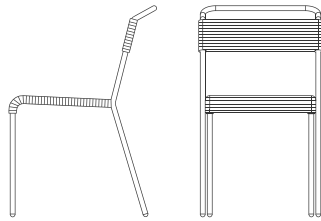

FACTSHEET

Colorín Dining Chair

MATERIALS

IRON / Used in solid rod form or tube, hand-welded. Finished with Zinc primer and powder coated. Now introducing a double coat to enhance durability and performance.

Color Powder Coating

Indoor and outdoor use

Niebla

PVC

Indoor and outdoor use

DIMENSIONS

H 81cm / 32"
L 58cm / 23"
W 46.4cm / 18"
5.4 kg / 11.9 lb

*The finished product may vary from the one on the image, depending on the combinations of materials and colors.