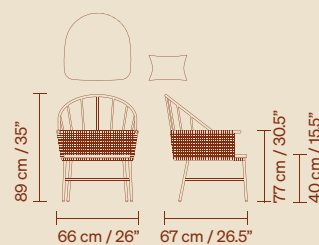

1730 LOUNGE CHAIR
12.5 kg / 27.5 lb