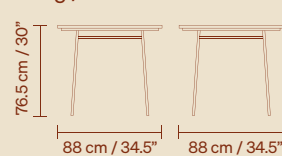

# Dimensiones

1730 DINING CHAIR  
7.5 kg / 16 lb

1730 DINING ARMCHAIR  
9.5 kg / 20.5 lb

1730 BAR STOOL  
9.5 kg / 21 lb

1730 COUNTER STOOL  
9 kg / 20.5 lb

1730 HANGING CHAIR  
13.5 kg / 29.5 lb

1730 HANGING BASE  
23 kg / 50.5 lb

1730 ROCKING CHAIR  
17 kg / 37.5 lb

1730 LOUNGE CHAIR  
12.5 kg / 27.5 lb

1730 LOVESEAT  
23.5 kg / 51.5 lb

1730 SIDE TABLE  
7.5 kg / 17.5 lb

1730 COFFEE TABLE  
12.5 kg / 28 lb

1730 SQUARE DINING TABLE  
24 kg / 53 lb