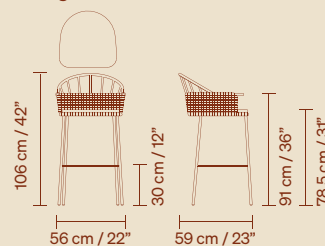

# Dimensiones

1730 DINING CHAIR  
7.5 kg / 16 lb

1730 DINING ARMCHAIR  
9.5 kg / 20.5 lb

1730 BAR STOOL  
9.5 kg / 21 lb

1730 COUNTER STOOL  
9 kg / 20.5 lb

1730 HANGING CHAIR  
13.5 kg / 29.5 lb

1730 HANGING BASE  
23 kg / 50.5 lb