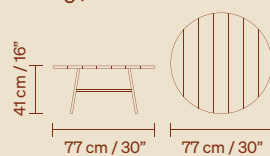

# Dimensiones

1730 DINING CHAIR  
7.5 kg / 16 lb

1730 DINING ARMCHAIR  
9.5 kg / 20.5 lb

1730 BAR STOOL  
9.5 kg / 21 lb

1730 COUNTER STOOL  
9 kg / 20.5 lb

1730 HANGING CHAIR  
13.5 kg / 29.5 lb

1730 HANGING BASE  
23 kg / 50.5 lb

1730 ROCKING CHAIR  
17 kg / 37.5 lb

1730 LOUNGE CHAIR  
12.5 kg / 27.5 lb

1730 LOVESEAT  
23.5 kg / 51.5 lb

1730 SIDE TABLE  
7.5 kg / 17.5 lb

1730 COFFEE TABLE  
12.5 kg / 28 lb

1730 SQUARE DINING TABLE  
24 kg / 53 lb