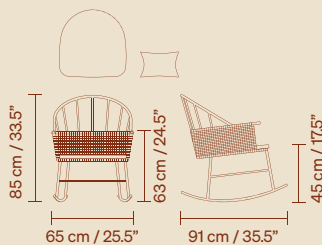

# Dimensiones

1730 DINING CHAIR  
7.5 kg / 16 lb

1730 DINING ARMCHAIR  
9.5 kg / 20.5 lb

1730 BAR STOOL  
9.5 kg / 21 lb

1730 COUNTER STOOL  
9 kg / 20.5 lb

1730 HANGING CHAIR  
13.5 kg / 29.5 lb

1730 HANGING BASE  
23 kg / 50.5 lb

1730 ROCKING CHAIR  
17 kg / 37.5 lb

1730 LOUNGE CHAIR  
12.5 kg / 27.5 lb

1730 LOVESEAT  
23.5 kg / 51.5 lb

1730 SIDE TABLE  
7.5 kg / 17.5 lb

1730 COFFEE TABLE  
12.5 kg / 28 lb

1730 SQUARE DINING TABLE  
24 kg / 53 lb