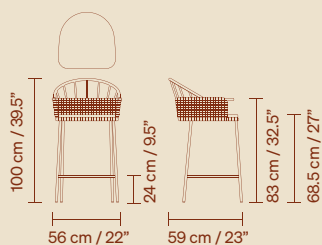

# Dimensiones

1730 DINING CHAIR  
7.5 kg / 16 lb

1730 DINING ARMCHAIR  
9.5 kg / 20.5 lb

1730 BAR STOOL  
9.5 kg / 21 lb

1730 COUNTER STOOL  
9 kg / 20.5 lb

1730 HANGING CHAIR  
13.5 kg / 29.5 lb

1730 HANGING BASE  
23 kg / 50.5 lb