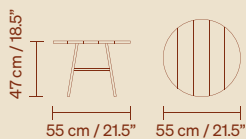

# Dimensiones

1730 DINING CHAIR  
7.5 kg / 16 lb

1730 DINING ARMCHAIR  
9.5 kg / 20.5 lb

1730 BAR STOOL  
9.5 kg / 21 lb

1730 COUNTER STOOL  
9 kg / 20.5 lb

1730 HANGING CHAIR  
13.5 kg / 29.5 lb

1730 HANGING BASE  
23 kg / 50.5 lb

1730 ROCKING CHAIR  
17 kg / 37.5 lb

1730 LOUNGE CHAIR  
12.5 kg / 27.5 lb

1730 LOVESEAT  
23.5 kg / 51.5 lb

1730 SIDE TABLE  
7.5 kg / 17.5 lb

1730 COFFEE TABLE  
12.5 kg / 28 lb

1730 SQUARE DINING TABLE  
24 kg / 53 lb