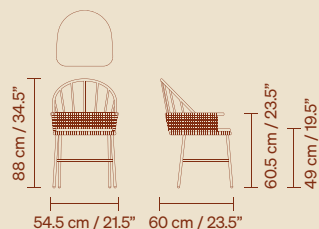

# Dimensiones

1730 DINING CHAIR  
7.5 kg / 16 lb

1730 DINING ARMCHAIR  
9.5 kg / 20.5 lb

1730 BAR STOOL  
9.5 kg / 21 lb

1730 COUNTER STOOL  
9 kg / 20.5 lb

1730 HANGING CHAIR  
13.5 kg / 29.5 lb

1730 HANGING BASE  
23 kg / 50.5 lb