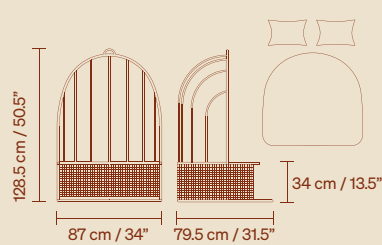

# Dimensiones

1730 DINING CHAIR  
7.5 kg / 16 lb

1730 DINING ARMCHAIR  
9.5 kg / 20.5 lb

1730 BAR STOOL  
9.5 kg / 21 lb

1730 COUNTER STOOL  
9 kg / 20.5 lb

1730 HANGING CHAIR  
13.5 kg / 29.5 lb

1730 HANGING BASE  
23 kg / 50.5 lb