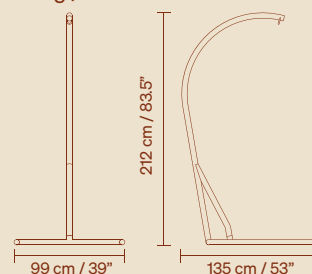

# Dimensiones

1730 DINING CHAIR  
7.5 kg / 16 lb

1730 DINING ARMCHAIR  
9.5 kg / 20.5 lb

1730 BAR STOOL  
9.5 kg / 21 lb

1730 COUNTER STOOL  
9 kg / 20.5 lb

1730 HANGING CHAIR  
13.5 kg / 29.5 lb

1730 HANGING BASE  
23 kg / 50.5 lb