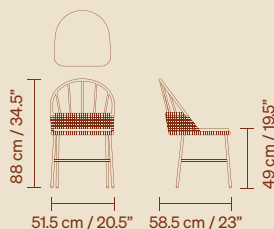

# Dimensiones

1730 DINING CHAIR  
7.5 kg / 16 lb

1730 DINING ARMCHAIR  
9.5 kg / 20.5 lb

1730 BAR STOOL  
9.5 kg / 21 lb

1730 COUNTER STOOL  
9 kg / 20.5 lb

1730 HANGING CHAIR  
13.5 kg / 29.5 lb

1730 HANGING BASE  
23 kg / 50.5 lb