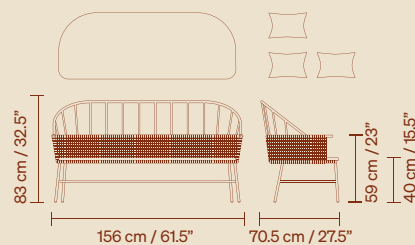

1730 LOVESEAT
23.5 kg / 51.5 lb